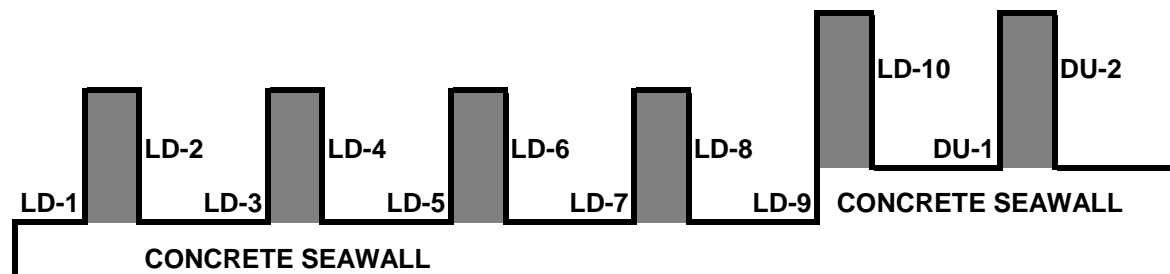

"DOCK LAYOUT IS NOT TO SCALE and REPRESENTS A SCHEMATIC VIEW OF THE DOCKS ONLY"

Boat Dock Lease Layout 2021_revised

BOAT COVE NUMBER 3-

TOTAL OF 4 SLIPS

4 LEASE DOCKS (LD)
NO BOAT LAUNCH DOCK

LD-1 thru LD-4

"DOCK LAYOUT IS NOT TO SCALE and REPRESENTS A SCHEMATIC VIEW OF THE DOCKS ONLY"

Boat Dock Lease Layout 2021_revised

STAR DOCK-

TOTAL OF 2 SLIPS

- 2 DAY USE DOCKS (DU)
- 1 BOAT LAUNCH DOCK (BL)

DU-1 & DU-2

"DOCK LAYOUT IS NOT TO SCALE and REPRESENTS A SCHEMATIC VIEW OF THE DOCKS ONLY"

Boat Dock Lease Layout 2021_revised

BOAT COVE NUMBER 4-

TOTAL OF 12 SLIPS

2 DAY USE DOCKS (DU)
10 LEASE DOCKS (LD)
NO BOAT LAUNCH DOCK

DU-1 thru DU-2
LD-1 thru LD-10

"DOCK LAYOUT IS NOT TO SCALE and REPRESENTS A SCHEMATIC VIEW OF THE DOCKS ONLY"

NOTE-THIS DOCK IS NOT EASILY ACCESSED EXCEPT BY WALKING ACROSS A FOOT BRIDGE.

Boat Dock Lease Layout 2021_revised

BOAT COVE NUMBER 5-

TOTAL OF 6 SLIPS

- 1 DAY USE DOCKS (DU)
- 5 LEASE DOCKS (LD)
- 1 BOAT LAUNCH DOCK (BL)