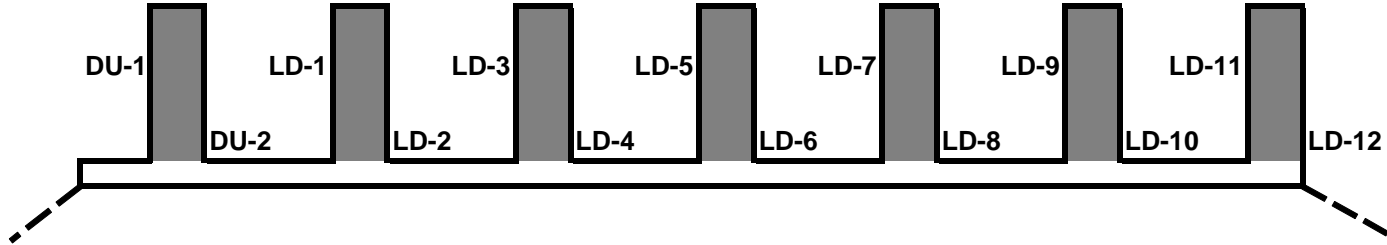

Boat Dock Lease Layout 2021_revised

BOAT COVE NUMBER 1-

TOTAL OF 13 SLIPS

- | | |
|----------------------------------|----------------|
| 2 DAY USE DOCKS (DU) | DU-1 thru DU-2 |
| 9 LEASE DOCKS (LD) | LD-1 thru LD-9 |
| 1 BOAT LAUNCH DOCK (BL) | |
| 2 RESERVED for WATER PATROL (WP) | |

Boat Dock Lease Layout 2021_revised

BOAT COVE NUMBER 2-

TOTAL OF 14 SLIPS

2 DAY USE DOCKS (DU)

12 LEASE DOCKS (LD)

NO BOAT LAUNCH DOCK

DU-1 thru DU-2

LD-1 thru LD-12

"DOCK LAYOUT IS NOT TO SCALE and REPRESENTS A SCHEMATIC VIEW OF THE DOCKS ONLY"

Boat Dock Lease Layout 2021_revised

BOAT COVE NUMBER 3-

TOTAL OF 4 SLIPS

4 LEASE DOCKS (LD)
NO BOAT LAUNCH DOCK

LD-1 thru LD-4

"DOCK LAYOUT IS NOT TO SCALE and REPRESENTS A SCHEMATIC VIEW OF THE DOCKS ONLY"

Boat Dock Lease Layout 2021_revised

STAR DOCK-

TOTAL OF 2 SLIPS

- 2 DAY USE DOCKS (DU)
- 1 BOAT LAUNCH DOCK (BL)

DU-1 & DU-2

"DOCK LAYOUT IS NOT TO SCALE and REPRESENTS A SCHEMATIC VIEW OF THE DOCKS ONLY"