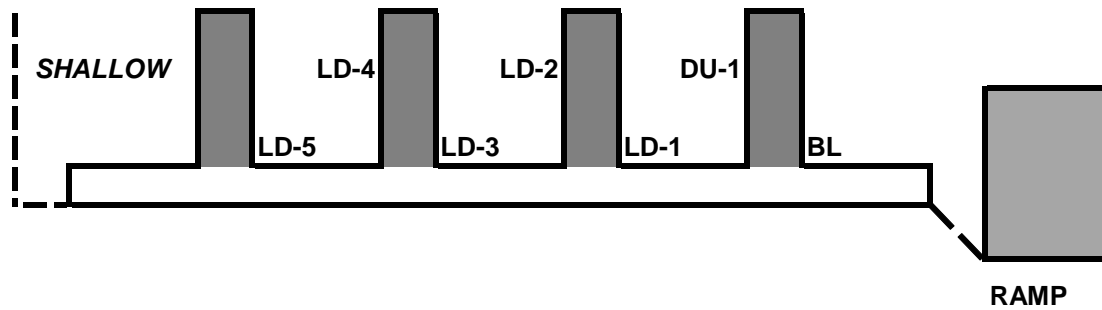

Boat Dock Lease Layout 2021_revised

BOAT COVE NUMBER 4-

TOTAL OF 12 SLIPS

2 DAY USE DOCKS (DU)
10 LEASE DOCKS (LD)
NO BOAT LAUNCH DOCK

DU-1 thru DU-2
LD-1 thru LD-10

"DOCK LAYOUT IS NOT TO SCALE and REPRESENTS A SCHEMATIC VIEW OF THE DOCKS ONLY"

NOTE-THIS DOCK IS NOT EASILY ACCESSED EXCEPT BY WALKING ACROSS A FOOT BRIDGE.

Boat Dock Lease Layout 2021_revised

BOAT COVE NUMBER 5-

TOTAL OF 6 SLIPS

- 1 DAY USE DOCKS (DU)
- 5 LEASE DOCKS (LD)
- 1 BOAT LAUNCH DOCK (BL)

DU-1
LD-1 thru LD-5

"DOCK LAYOUT IS NOT TO SCALE and REPRESENTS A SCHEMATIC VIEW OF THE DOCKS ONLY"

Boat Dock Lease Layout 2021_revised

BOAT COVE NUMBER 6-

TOTAL OF 4 SLIPS (SINGLE PIER DOCK)

1 DAY USE DOCKS (DU)

DU-1

3 LEASE DOCKS (LD)

LD-1 thru LD-3

NO BOAT LAUNCH DOCK

"DOCK LAYOUT IS NOT TO SCALE and REPRESENTS A SCHEMATIC VIEW OF THE DOCKS ONLY"

Boat Dock Lease Layout 2021_revised

BOAT COVE NUMBER 7-

TOTAL OF 1 SLIP