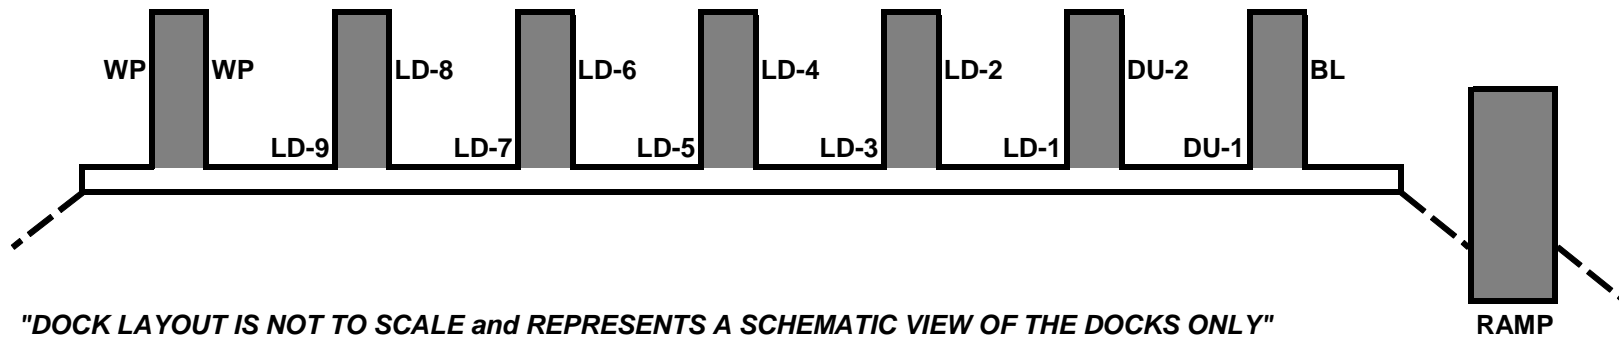

Boat Dock Lease Layout 2021_revised

BOAT COVE NUMBER 1-

TOTAL OF 13 SLIPS

- | | |
|----------------------------------|----------------|
| 2 DAY USE DOCKS (DU) | DU-1 thru DU-2 |
| 9 LEASE DOCKS (LD) | LD-1 thru LD-9 |
| 1 BOAT LAUNCH DOCK (BL) | |
| 2 RESERVED for WATER PATROL (WP) | |

Boat Dock Lease Layout 2021_revised

BOAT COVE NUMBER 2-

TOTAL OF 14 SLIPS

2 DAY USE DOCKS (DU)

12 LEASE DOCKS (LD)

NO BOAT LAUNCH DOCK

DU-1 thru DU-2

LD-1 thru LD-12

"DOCK LAYOUT IS NOT TO SCALE and REPRESENTS A SCHEMATIC VIEW OF THE DOCKS ONLY"

Boat Dock Lease Layout 2021_revised

BOAT COVE NUMBER 3-

TOTAL OF 4 SLIPS

4 LEASE DOCKS (LD)
NO BOAT LAUNCH DOCK

LD-1 thru LD-4

"DOCK LAYOUT IS NOT TO SCALE and REPRESENTS A SCHEMATIC VIEW OF THE DOCKS ONLY"

Boat Dock Lease Layout 2021_revised

STAR DOCK-

TOTAL OF 2 SLIPS

- 2 DAY USE DOCKS (DU)
- 1 BOAT LAUNCH DOCK (BL)

DU-1 & DU-2

"DOCK LAYOUT IS NOT TO SCALE and REPRESENTS A SCHEMATIC VIEW OF THE DOCKS ONLY"